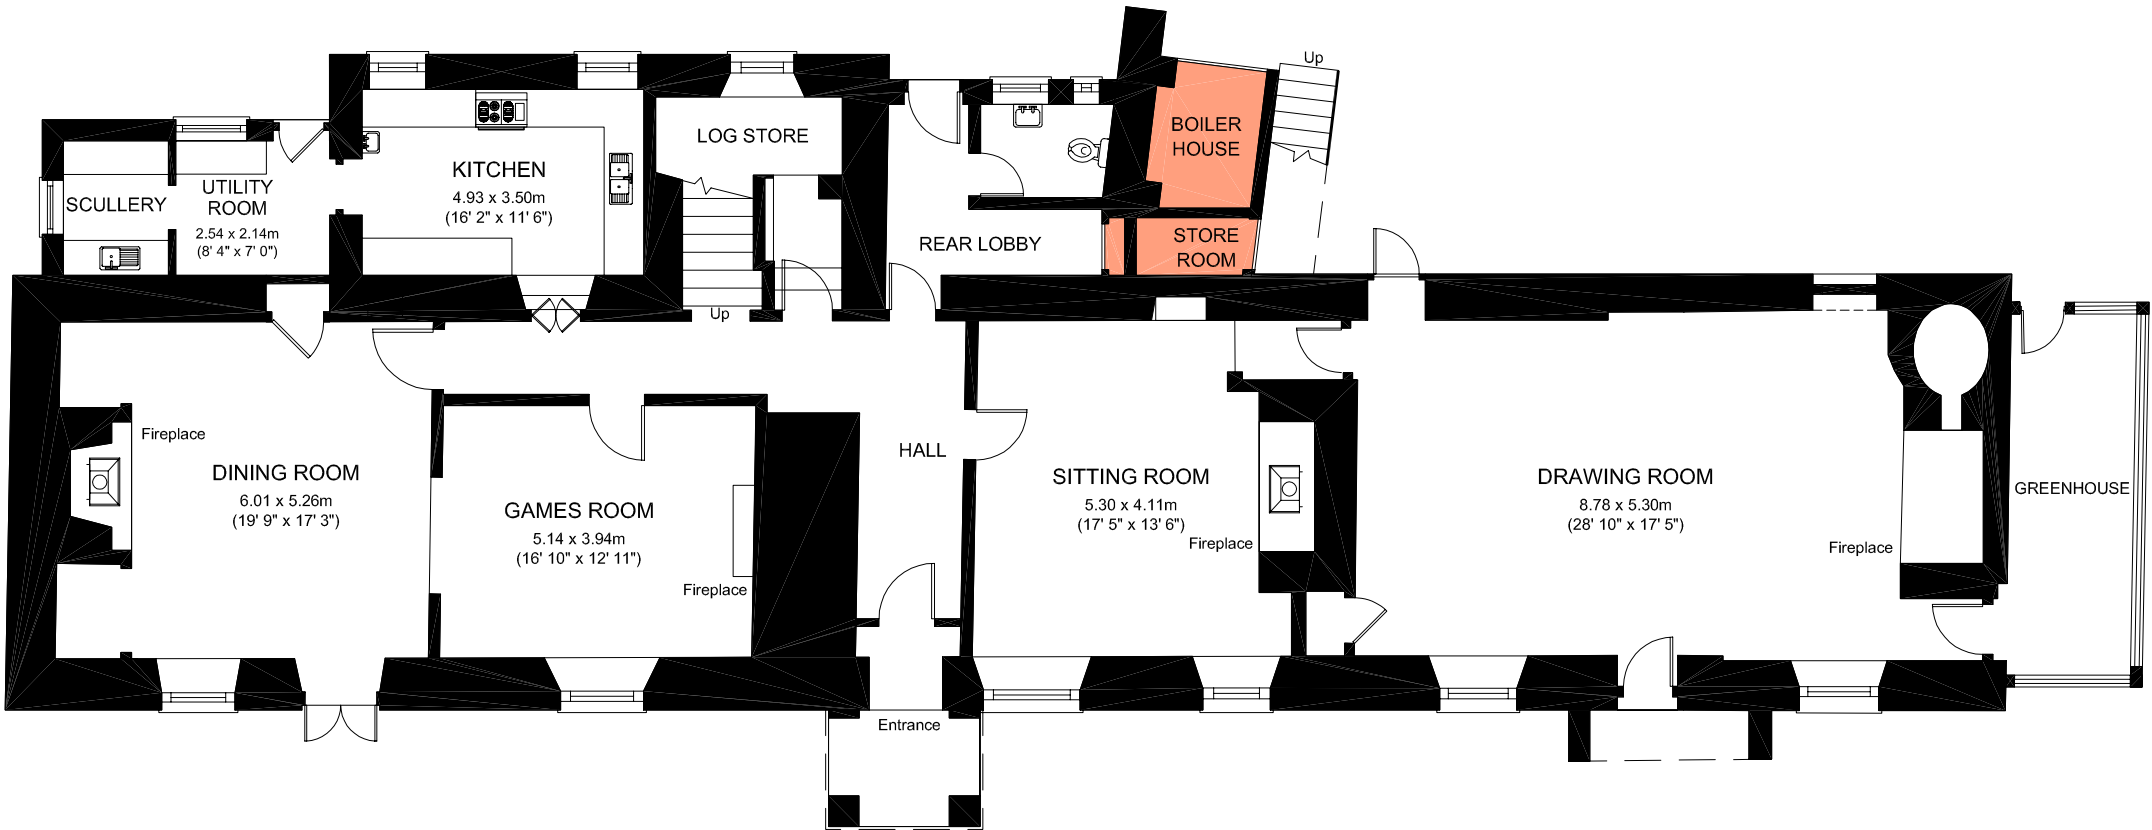

HURSTONE HOUSE

WATERROW, SOMERSET, TA4 2AT

For identification purposes only - Not to scale

www.property-plans.net ©

 PRIVATE

GROUND FLOOR

HURSTONE HOUSE

WATERROW, SOMERSET, TA4 2AT

For identification purposes only - Not to scale

www.property-plans.net ©

 PRIVATE

FIRST FLOOR